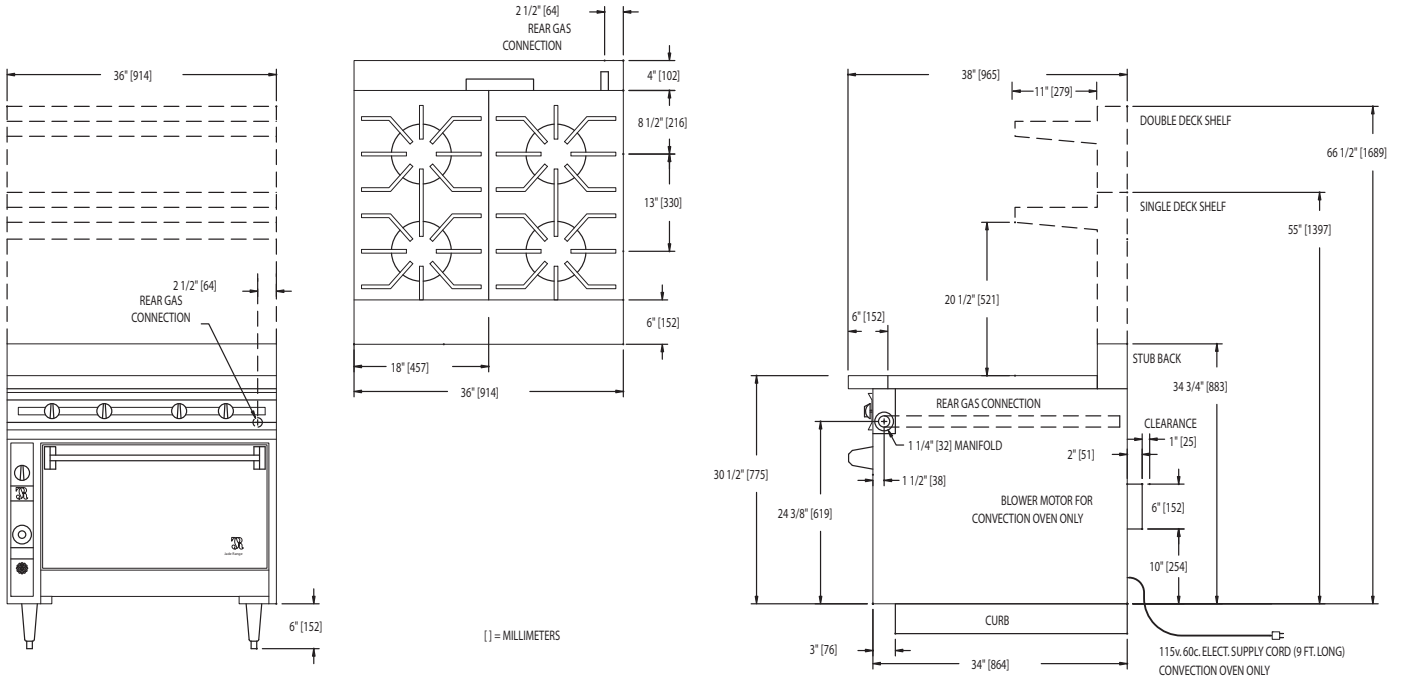

### SPECIFY ALTITUDE WHEN ABOVE 2,000 ft.

WWW.JADERANGE.COM

JADE RANGE, LLC., A MIDDLEBY COMPANY • 2650 Orbiter Street • Brea, CA 92821 • PHONE: 800-884-5233 FAX: 714-961-2550  
 Note: In line with their policy to continually improve products, Jade reserves the right to change materials and specifications without notice. PRINTED IN USA

# FOUR OPEN BURNER RANGE

MODEL	BTUS	WIDTH	DEPTH	HEIGHT	APPX. SHP. WT.
JTRH-4-36	175,000	36"	38"	SEE DRAWING	680 LBS.
JTRH-4-36C	170,000	36"	38"	SEE DRAWING	730 LBS.

**CONVECTION OVEN ONLY:**

- Power Supply: 115/60/1 - 6 foot cord with 3 prong plug
- Total maximum amps 4.0/oven
- Electronic Spark Ignitor: activated by power switch, ignites standing pilot
- Fan Switch: three positions, on for normal operation, on for quick cool down, off.