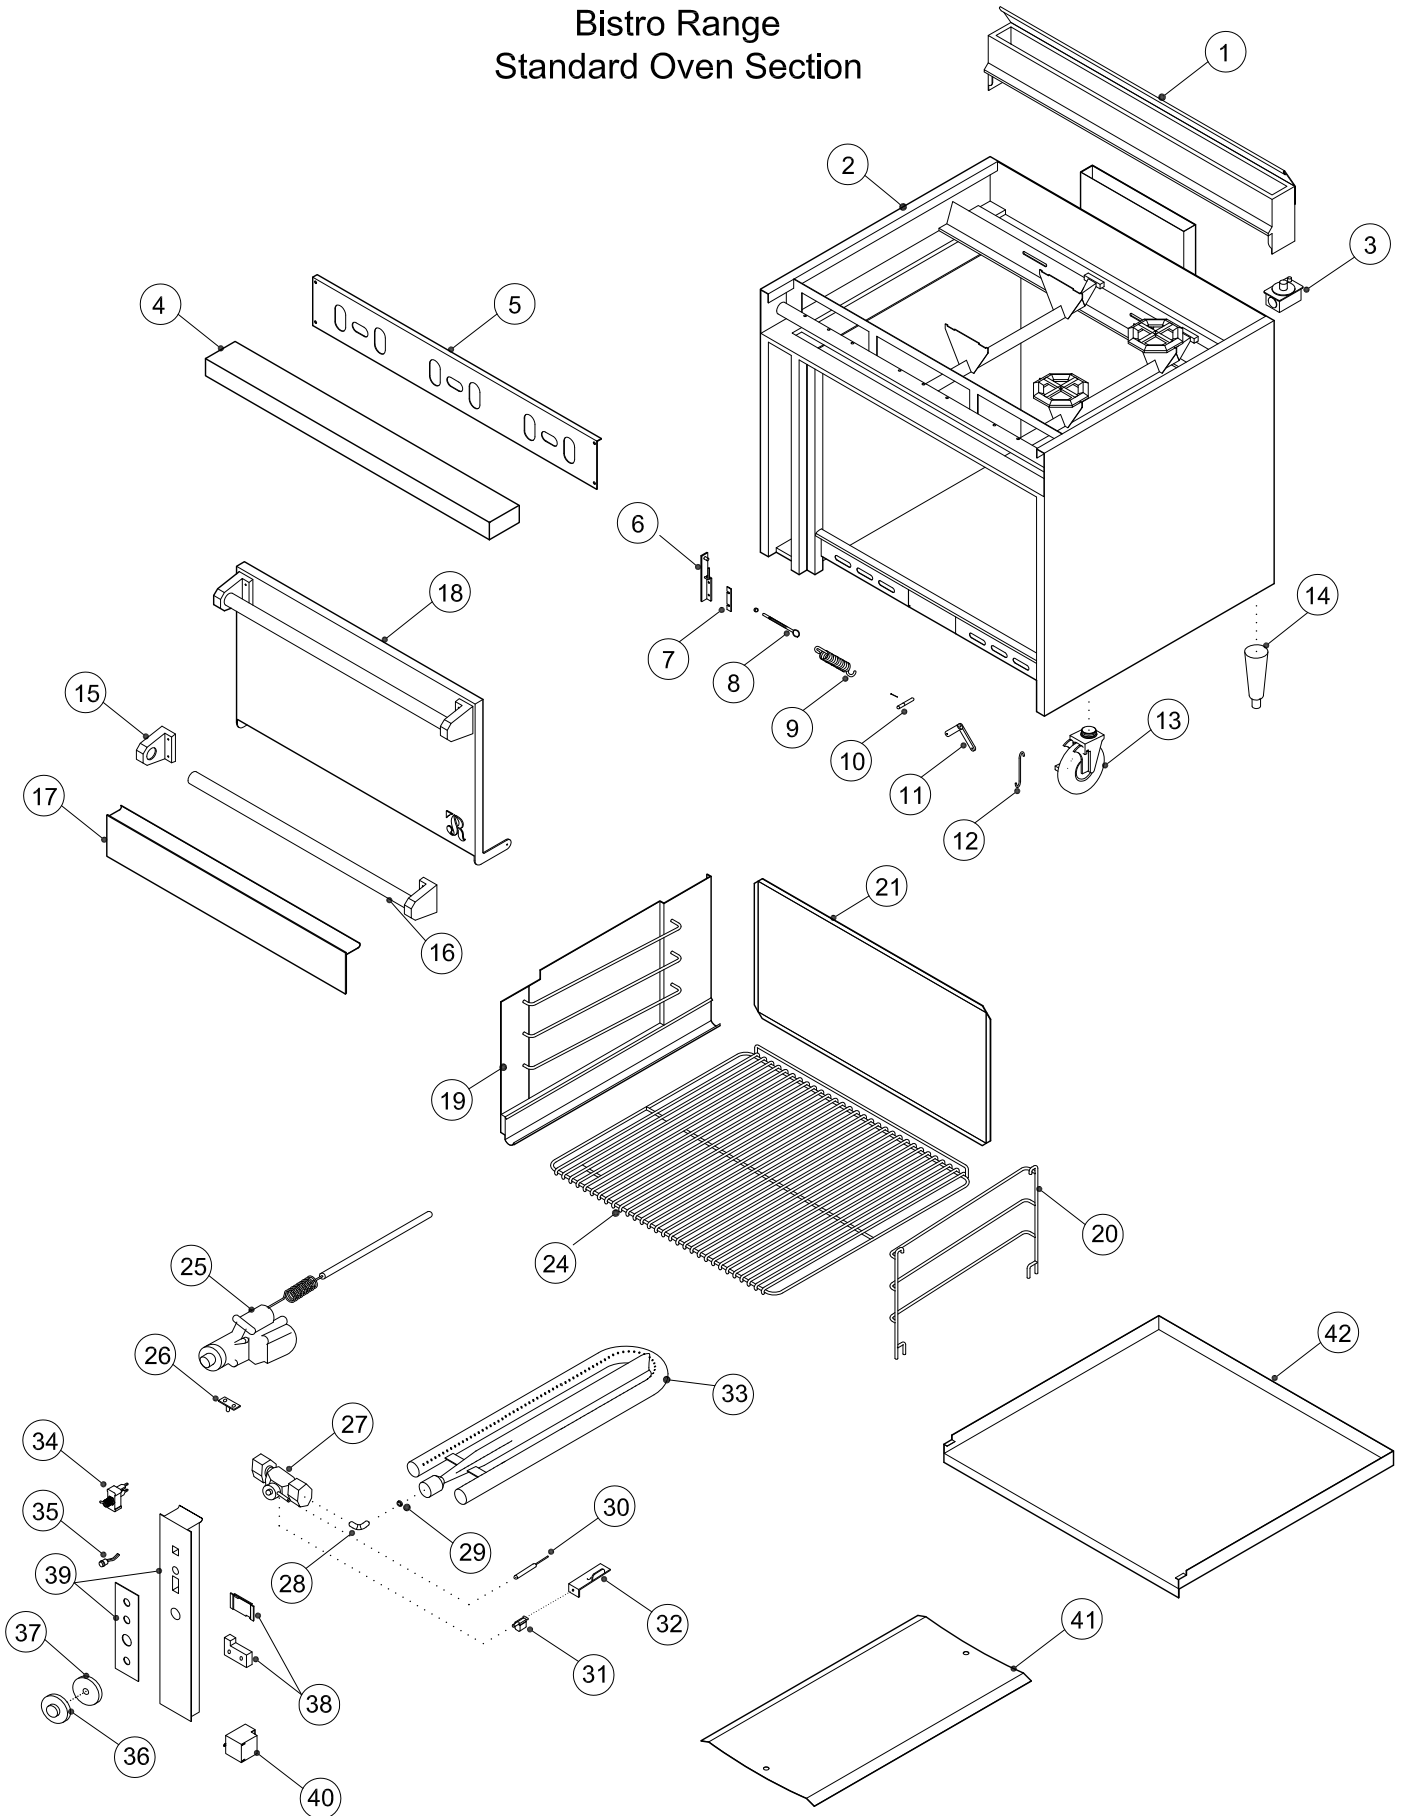

BISTRO SERIES - JBR

Bistro Range Standard Oven Section

BISTRO JBR STANDARD OVEN

ITEM	DESCRIPTION	PART #	LIST
1	STUB BACK ASSY., JBR-24 STUB BACK ASSY., JBR-36 STUB BACK ASSY., JBR-48 STUB BACK ASSY., JBR-60 STUB BACK ASSY., JBR-72	2500128880 2500129679 2500129680 2500129681 2500128485	
2	MANIFOLD ASSY., JBR-24 MANIFOLD ASSY., JBR-36 MANIFOLD ASSY., JBR-48 MANIFOLD ASSY., JBR-60 MANIFOLD ASSY., JBR-72	2500129645 2500132803 2500130229 2500133051 2500130774	
3	REGULATOR NAT. 3/4" REGULATOR L.P. 3/4"	4613500000 4613400000	
4	ORIFICE, OVEN #39 NAT ORIFICE, OVEN #52 L.P. ELBOW ORIFICE HOLDER	4620800000 4621400000 1815700000	
5	FRONT SHELF, JBR-24 FRONT SHELF, JBR-36 FRONT SHELF, JBR-48 FRONT SHELF, JBR-60 FRONT SHELF, JBR-72	1117700000 1133410000 1117720000	
6	DOOR HINGE L/H, JBR DOOR HINGE R/H, JBR	3043400000 3043700000	
7	KIT, DOOR SHIM (4), JBR	8490300000	
8	BOLT, EYE W/ NUT	3419500000	
9	SPRING, OVEN DOOR	3014400000	
10	CLEVIS PIN	3414100000	
11	ARM, ROCKER (JBR)	1017400000	
12	"S" HOOK	3012900000	
13	CASTER (NON-LOCKING) 6" DIA CASTER (LOCKING) 6" DIA	3000011272 3000011271	
14	LEG, 6"	3012700000	
15	BRACKET, HANDLE SCREW, BRACKET	3010400000 3463400000	
16	HANDLE, DOOR - S/S 24" OVEN HANDLE, DOOR - S/S 36" OVEN	1141400000 1112000000	
17	KICK PLATE, OVEN, JBR-24 KICK PLATE, OVEN, JBR-36	1116000000 1132310000	
18	OVEN DOOR ASSY, JBR-24 OVEN DOOR ASSY, JBR-36	1151630090 1172010090	
19	LINER, LEFT SIDE ASSY., JBR, STANDARD LINER, RIGHT SIDE ASSY., JBR, STANDARD	1152110090 1152210090	
20	OVEN RACK GUIDE, JBR-STANDARD/CONV.	1410500000	
21	LINER, REAR, JBR-24 LINER, REAR, JBR-36		
24	OVEN RACK, JBR-24 STD OVEN RACK, JBR-36 STD OVEN RACK, JBR-24 CONV OVEN RACK, JBR-36 CONV	1410300000 1410100000 1410400000 3000012306	
25	TUBING, FLEXIBLE, 1/4 OD X 20 STAT TO SAFETY VALVE TUBING, FLEXIBLE, 3/8 OD X 9 SAFETT TO PILOT	5619000000 5619100000	
26	MOUNTING FLANGE W/SCREWS	4623500000	
27	VALVE, SAFETY TS 11 J 1/4	4615200000	
28	ORFICE, ELBOW	1815700000	
29	ORFICE, OVEN - NAT. #35 ORFICE, OVEN - L.P. #52	4620600000 4621400000	
30	THERMOCOUPLE 18" - STANDARD MODEL THERMOCOUPLE 18" - CONVECTION MODEL	4612600000 4620100000	
31	PILOT ASSEMBLY W/ELECTRODE - CONVECTION MODEL PILOT ASSEMBLY STD.MODEL PILOT, ORIFICE SPUD NAT. #18 PILOT, ORIFICE SPUD NAT. #10	4619600000 4616600000 4617900000 4623700000	
32	BRACKET, PILOT	8434500000	
33	BURNER, OVEN ASSY. AIR SHUTTER SCREW, 10-24 X 3/8	1147700090 3012600000 3454000000	
34	SWITCH, TOGGLE SPDT (BLOWER) AUTO-OFF-MANUAL SWITCH, TOGGLE (POWER) ON-OFF SWITCH, ROCKER DOUBLE OVEN BLOWER	3000012004 3000012005 2035500000	
35	LAMP, INDICATOR RED 125V	2038700000	
36	DIAL, STD OVEN (TOP KNOB ON DOUBLE OVEN) DIAL, REVERSE OVEN (BOTTOM KNOB ON DOUBLE OVEN)	3018600000 3018500000	
37	DEZEL, STD BEZEL, REVERSE	3013100000 3011600000	
38	SWITCH, OVEN DOOR MICRO - CONVECTION BRACKET, MICRO SWITCH COVER, SWITCH ONLY	2035100000 2035000000 2043500000	
39	PANEL, CONTROL CONV. OVEN, JBR PANEL, CONTROL OVEN, JBR STD.	1132010000 1132020000	
40	IGNITION MODULE - SM2 - CONVECTION	4616100000	
41	FLAME SPREADER - 22 1/2 DEPTH	1162500090	
42	BOTTOM PAN, WELD ASSY JBR-24 STD. BOTTOM PAN, WELD ASSY JBR-35 STD.	1192800090 1124010000	
43	TANK WELD ASSY, JBR-36C (NOT SHOWN)	1163200090	
44	MANUAL, JBR BISTRO RANGES	2412800000	