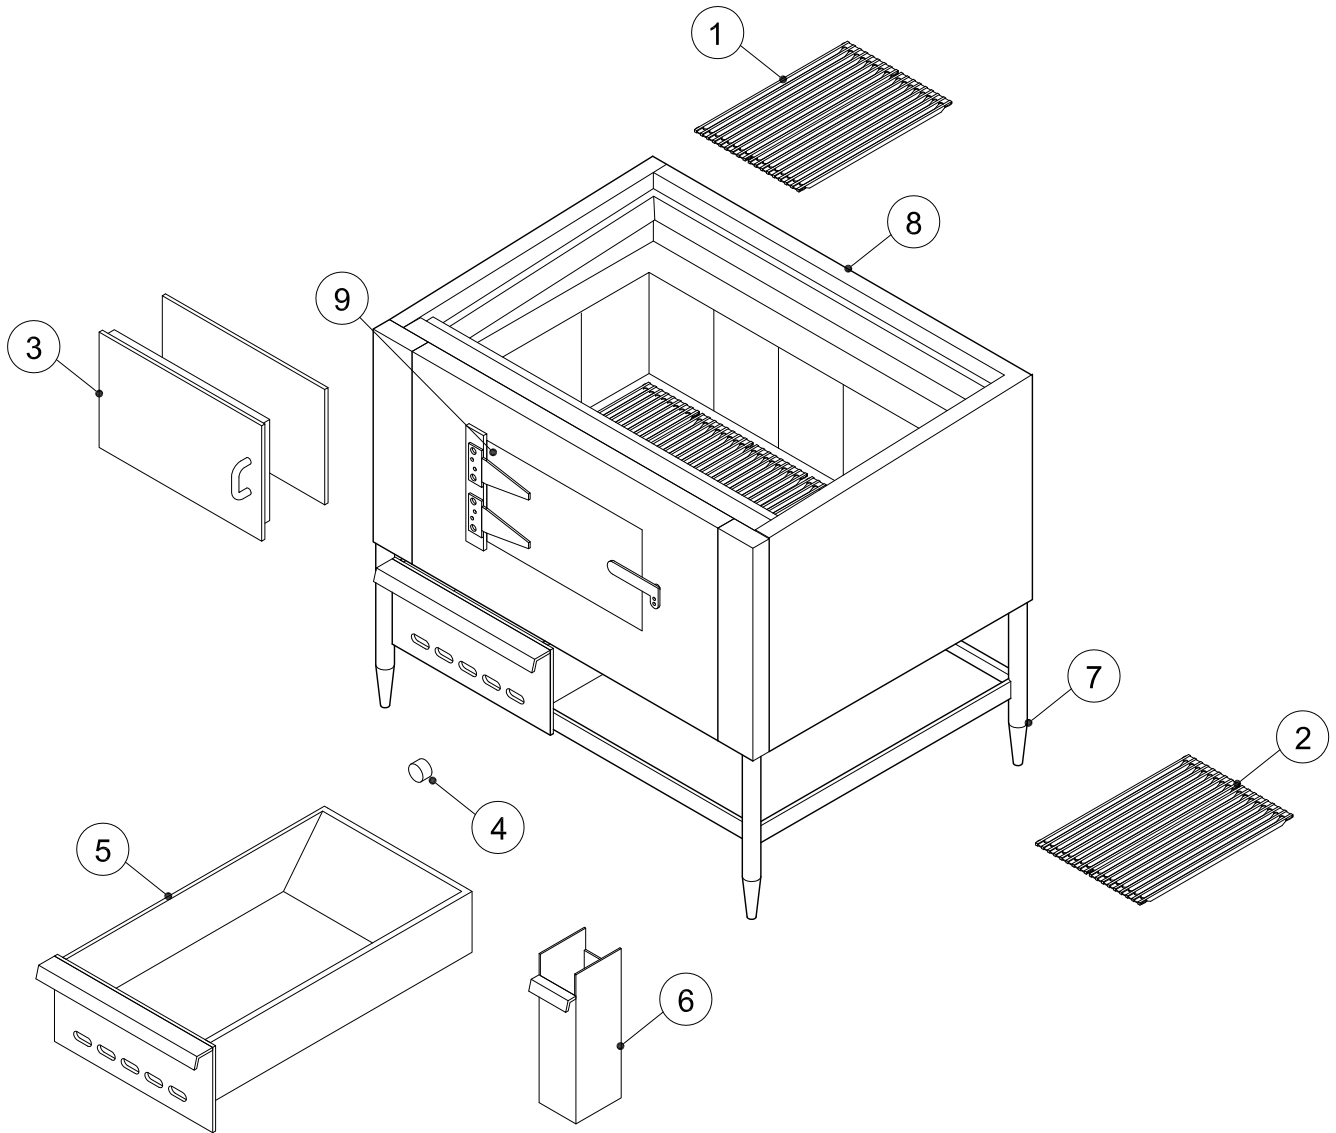

TITAN RANGE - JLB 48
Jade Range
Field Service Part List

TITAN RANGE - JLB

JADE RANGE FIELD SERVICE PART LIST

ITEM	DESCRIPTION	PART #	30	36	42	48	54	60
1	TOP GRATE, UPPER RACK ASSEMBLY, 30"	4140200090	1					
	TOP GRATE, UPPER RACK ASSEMBLY, 36"	4140210090		1				
	TOP GRATE, UPPER RACK ASSEMBLY, 42"	4140220090			1			
	TOP GRATE, UPPER RACK ASSEMBLY, 48"	4140230090				1		
	TOP GRATE, UPPER RACK ASSEMBLY, 54"	4150300090					1	
	TOP GRATE, UPPER RACK ASSEMBLY, 60"	4150310090						1
2	BOTTOM GRATE, LOWER RACK ASSEMBLY, 30"	4140100090	1					
	BOTTOM GRATE, LOWER RACK ASSEMBLY, 36"	4140110090		1				
	BOTTOM GRATE, LOWER RACK ASSEMBLY, 42"	4140120090			1			
	BOTTOM GRATE, LOWER RACK ASSEMBLY, 48"	4140130090				1		
	BOTTOM GRATE, LOWER RACK ASSEMBLY, 54"	4150400090					1	
	BOTTOM GRATE, LOWER RACK ASSEMBLY, 60"	4150410090						1
3	PANEL, OUTSIDE - DOOR	4113300000	1	1	1			
	PANEL, OUTSIDE - DOOR	4113310000				1	1	1
	BAFFLE, DOOR	4113100000	1	1	1			
	BAFFLE, DOOR	4113200000				1	1	1
4	PLASTIC KNOB	3033900000						
5	ASH TRAY 30"	4112700000	2					
	ASH TRAY 36"	4140310090		2				
	ASH TRAY 42"	4140320090			2			
	ASH TRAY 48"	4140330090				2		
	ASH TRAY 54"	2500132178					2	
	ASH TRAY 60"	4150200090						2
6	GREASE CAN	-						
	7	LEGS	4117000000					
	CASTER 3 1/2", NON-LOCKING (4" OVERALL HEIGHT)	3019100000						
	CASTER 3 1/2", LOCKING (4" OVERALL HEIGHT)	3030200000						
	CASTER 5", NON-LOCKING (6" OVERALL HEIGHT)	3076000000						
CASTER 5", LOCKING (6" OVERALL HEIGHT)	3076100000							
8	FIRE BRICK, 12" X 7" X 3"	3026000000	2					
	FIRE BRICK, 3" X 7" X 2 1/2"	3042000000	2	2	2			
	FIRE BRICK, 4" X 12" X 2 1/2"	3041900000		2	6	2		6
	FIRE BRICK, 9" X 12" X 2 1/2"	3041600000		2		2	1	
	FIRE BRICK, 12" X 12" X 2 1/2"	3041500000	4	4	6	7	7	8
	FIRE BRICK, 6" X 12" X 2 1/2"	3041700000	2		1			
	FIRE BRICK, 3" X 8" X 2 1/2"	3042100000				2	2	2
	FIRE BRICK, 12" X 5" X 2"	3057600000				2	3	
	FIRE BRICK, 12" X 11-3/4"	3057500000		2			2	2
	9	PANEL, INSIDE - DOOR	4112900000	1	1	1		
		4112910000				1	1	1
*	DOOR, WELD ASSY (COMPLETE)	4150110090	1	1	1			
	DOOR, WELD ASSY (COMPLETE)	4150100090				1	1	1