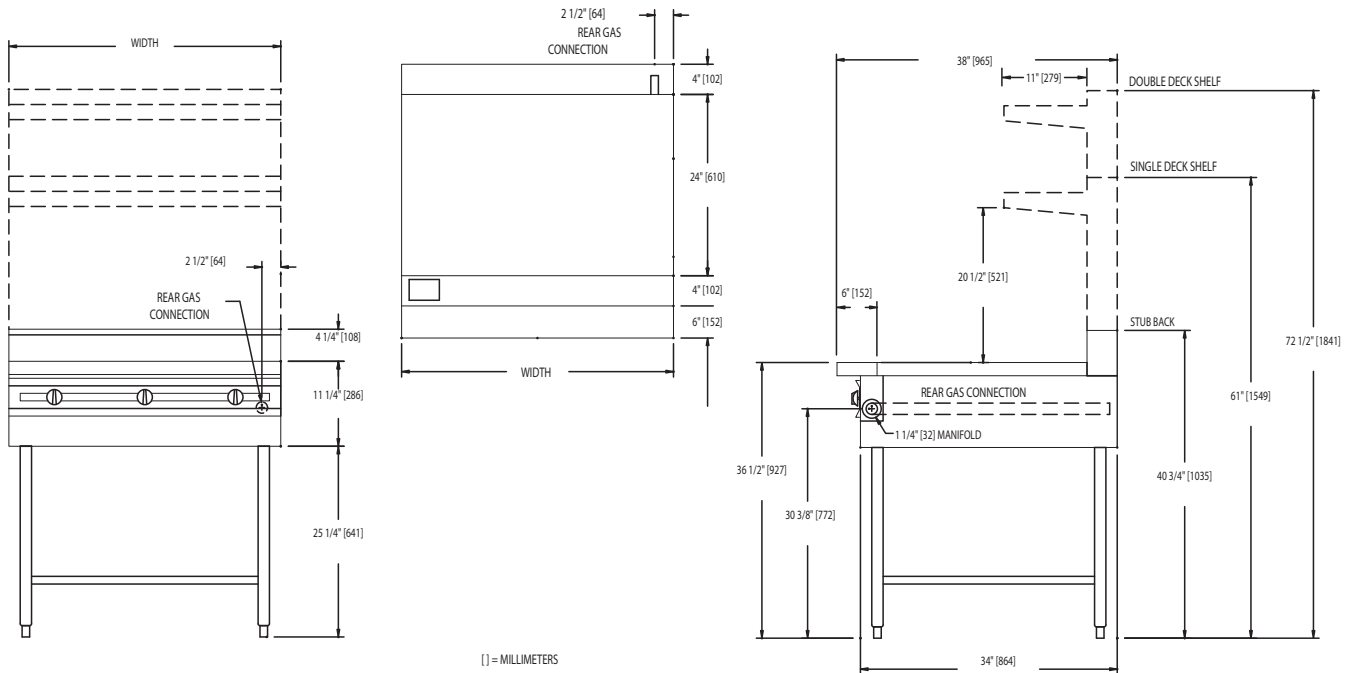

MODULAR GRIDDLE TOP RANGE

MODEL	BTUS	WIDTH	DEPTH	HEIGHT	APPX. SHP. WT.
JMRH-12G(T)	35,000 (30,000)	12"	38"	SEE DRAWING	175 LBS.
JMRH-18G(T)	35,000 (30,000)	18"	38"	SEE DRAWING	250 LBS.
JMRH-24G(T)	70,000 (60,000)	24"	38"	SEE DRAWING	300 LBS.
JMRH-36G(T)	105,000 (90,000)	36"	38"	SEE DRAWING	530 LBS.
JMRH-48G(T)	140,000 (120,000)	48"	38"	SEE DRAWING	705 LBS.
JMRH-60G(T)	175,000 (150,000)	60"	38"	SEE DRAWING	830 LBS.
JMRH-72G(T)	210,000 (180,000)	72"	38"	SEE DRAWING	1060 LBS.

DESCRIPTION:

Heavy duty modular griddle top range. To be model # JMRH _____ manufactured by Range. Top sections to consist of polished 1" reinforced griddle plate with 2-1/2" high stainless steel splash guard. Provide with 35,000 BTU/hr. (30,000 BTU/hr.) per burner section, controlled by infinite gas valves. To have 14 gauge all welded body with stainless steel front and sides. All gas tubing to be stainless steel throughout. To have 6" stainless steel adjustable legs.

SPECIFY TYPE OF GAS WHEN ORDERING.

SPECIFY ALTITUDE WHEN ABOVE 2,000 ft.

UTILITY INFORMATION (GAS):

- Ranges are supplied with 1-1/4" front manifold connection and a 1" or 3/4" capped rear manifold connection. For rear manifold connection, remove cap. Ranges are supplied with 3/4" gas pressure regulator. For 1-1/4" or 1" gas pressure regulator, see accessories. (Specify required front manifold cap and cover when ordering.)
- Required operating pressure:
  Natural Gas 5" W.C. minimum
  Propane Gas 10" W.C. minimum
  14" W.C. maximum

Note: This unit must be connected with the gas appliance regulator supplied.