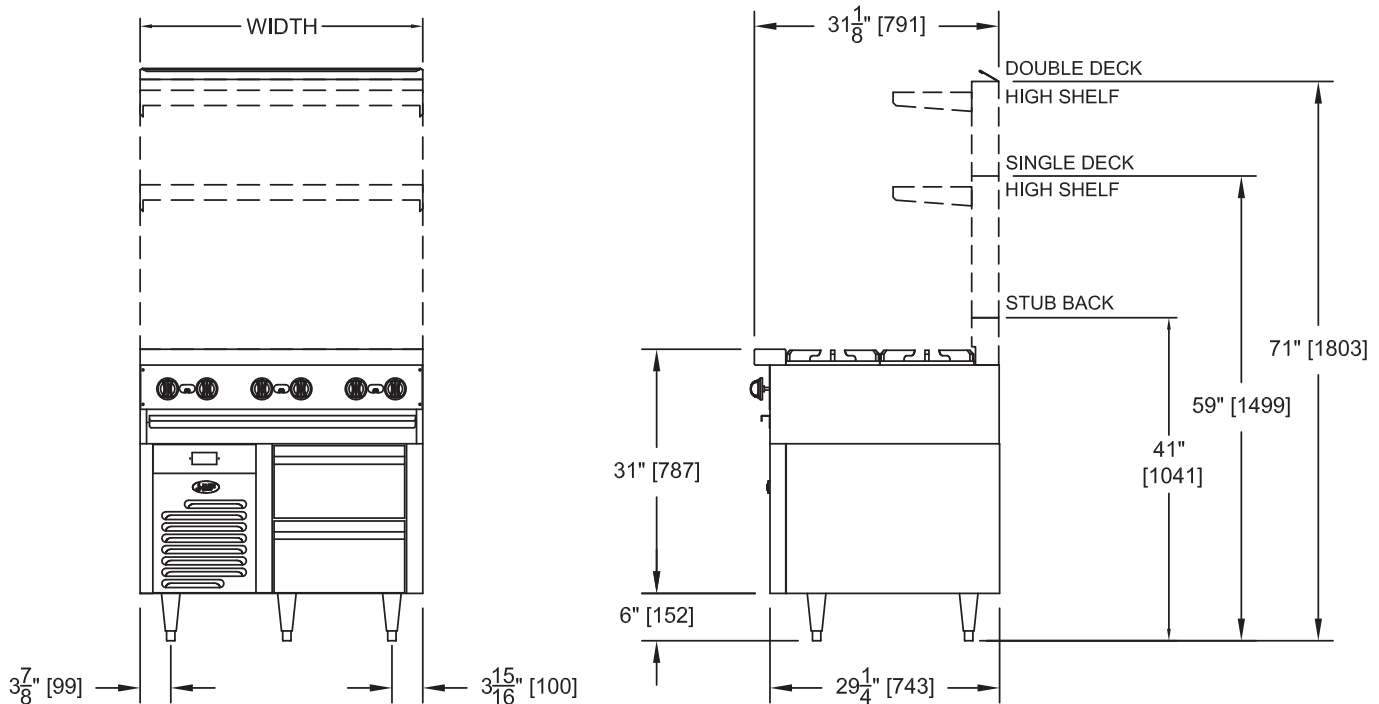

SELF-CONTAINED REFRIGERATED BASE

SELF-CONTAINED REFRIGERATED BASE

MODEL	WIDTH	DEPTH	HEIGHT	DRAWERS 14-3/8"	DRAWERS 27-1/4"	DRAWERS 40-1/8"	PANS	AMPS	APPX. SHP.WT.
SELF-CONTAINED REFRIGERATOR BASES									
JRLH-02S-B-36	36"	29-1/4"	19-1/14"	2	0	0	2	12.6	350 LBS.
JRLH-02S-B-48	48"	29-1/4"	19-1/14"	0	2	0	4	12.6	425 LBS.
JRLH-02S-B-60	60"	29-1/4"	19-1/14"	0	0	2	6	12.6	465 LBS.
JRLH-04S-B-72	72"	29-1/4"	19-1/14"	2	2	0	6	12.6	500 LBS.
SELF-CONTAINED FREEZER BASES									
JFLH-02S-B-48	48"	29-1/4"	19-1/14"	0	2	0	3	12.6	425 LBS.
JFLH-02S-B-60	60"	29-1/4"	19-1/14"	0	0	2	5	12.6	465 LBS.
JFLH-04S-B-72	72"	29-1/4"	19-1/14"	2	2	0	5	12.6	500 LBS.