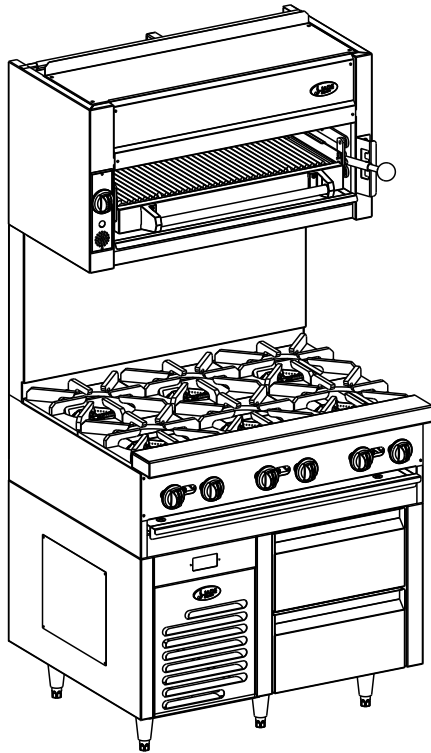

SELF-CONTAINED REFRIGERATED BASE

Bistro

SELF-CONTAINED REFRIGERATED BASE

JLRH-02S-B-36

shown with JBR-6-M and JBR-JB36-RM

MODEL NO.	DESCRIPTION
<input type="checkbox"/> JRLH-02S-B-36	2 DRAWER SELF-CONTAINED REFRIGERATOR
<input type="checkbox"/> JRLH-02S-B-48	2 DRAWER SELF-CONTAINED REFRIGERATOR
<input type="checkbox"/> JRLH-02S-B-60	2 DRAWER SELF-CONTAINED REFRIGERATOR
<input type="checkbox"/> JRLH-04S-B-72	4 DRAWER SELF-CONTAINED REFRIGERATOR
<input type="checkbox"/> JFLH-02S-B-48	2 DRAWER SELF-CONTAINED FREEZER
<input type="checkbox"/> JFLH-02S-B-60	2 DRAWER SELF-CONTAINED FREEZER
<input type="checkbox"/> JFLH-04S-B-72	4 DRAWER SELF-CONTAINED FREEZER

Note: If required size is not listed, see options for cabinet extensions. Bases must be ordered in conjunction with BISTRO™ modular base range units only.

STANDARD FEATURES

- Drawer interiors, front, face and sides to be stainless steel
- Drawers and cabinet are 100% polyurethane "Shot-In-Place" foam insulated
- Drawer faces have flush mount pull handle. Face and back to be stainless steel
- Self closing drawers have 14 gauge stainless steel track, with 2" heavy-duty skate wheel
- Heavy-duty rubber drawer gaskets
- 6' cord and plug, 115 VAC
- Drawers to be easily removable for cleaning
- Drawers to accommodate 6" deep 12" x 20" hotel pans
- Specially designed high density breaker strips installed during the foaming process, without any visible fasteners
- Face mounted dial thermometers
- Condensing unit uses R-404 refrigerant unless otherwise specified
- Blower coil evaporator with R-404 expansion valve
- Internal conduit for single point electrical connection
- Built in condensate evaporator
- Sleeves for refrigeration and drain lines
- Stainless steel 6" adjustable legs

ACCESSORIES

- 6" casters, front two locking (5" diameter wheel)

AVAILABLE OPTIONS

- Cabinet extensions available
- 12" stainless steel cabinet
- Padlock assemblies (padlocks not included)

WWW.JADERANGE.COM