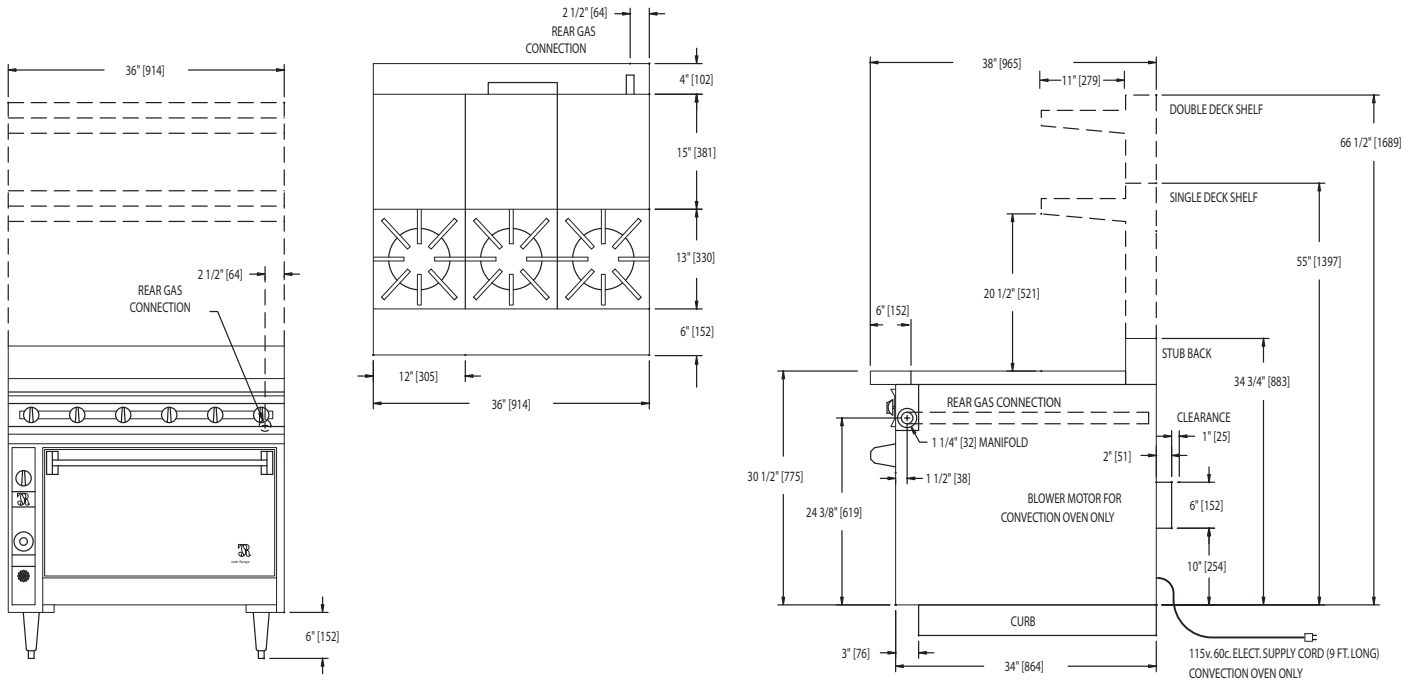

ACCESSORIES

- 6" casters, front two locking (5" diameter wheel)
- 36" flex hose with quick disconnect (3/4" connection)
- 48" flex hose with quick disconnect (3/4" connection)
- 1" gas pressure regulator (specify gas type)
- 1-1/4" gas pressure regulator (specify gas type)
- Additional oven rack (two supplied with range)

SPLIT TOP RANGE

MODEL	BTUS	WIDTH	DEPTH	HEIGHT	APPX. SHP. WT.
JTRH-3ST-36	170,000	36"	38"	SEE DRAWING	685 LBS.
JTRH-3ST-36C	165,000	36"	38"	SEE DRAWING	735 LBS.

ELECTRIC CONVECTION OVEN ONLY:

- Power Supply: 115/60/1 - 6 foot cord with 3 prong plug
- Total maximum amps 4.0/oven
- Electronic Spark Ignitor: activated by power switch, ignites standing pilot
- Fan Switch: three positions, on for normal operation, on for quick cool down, off.