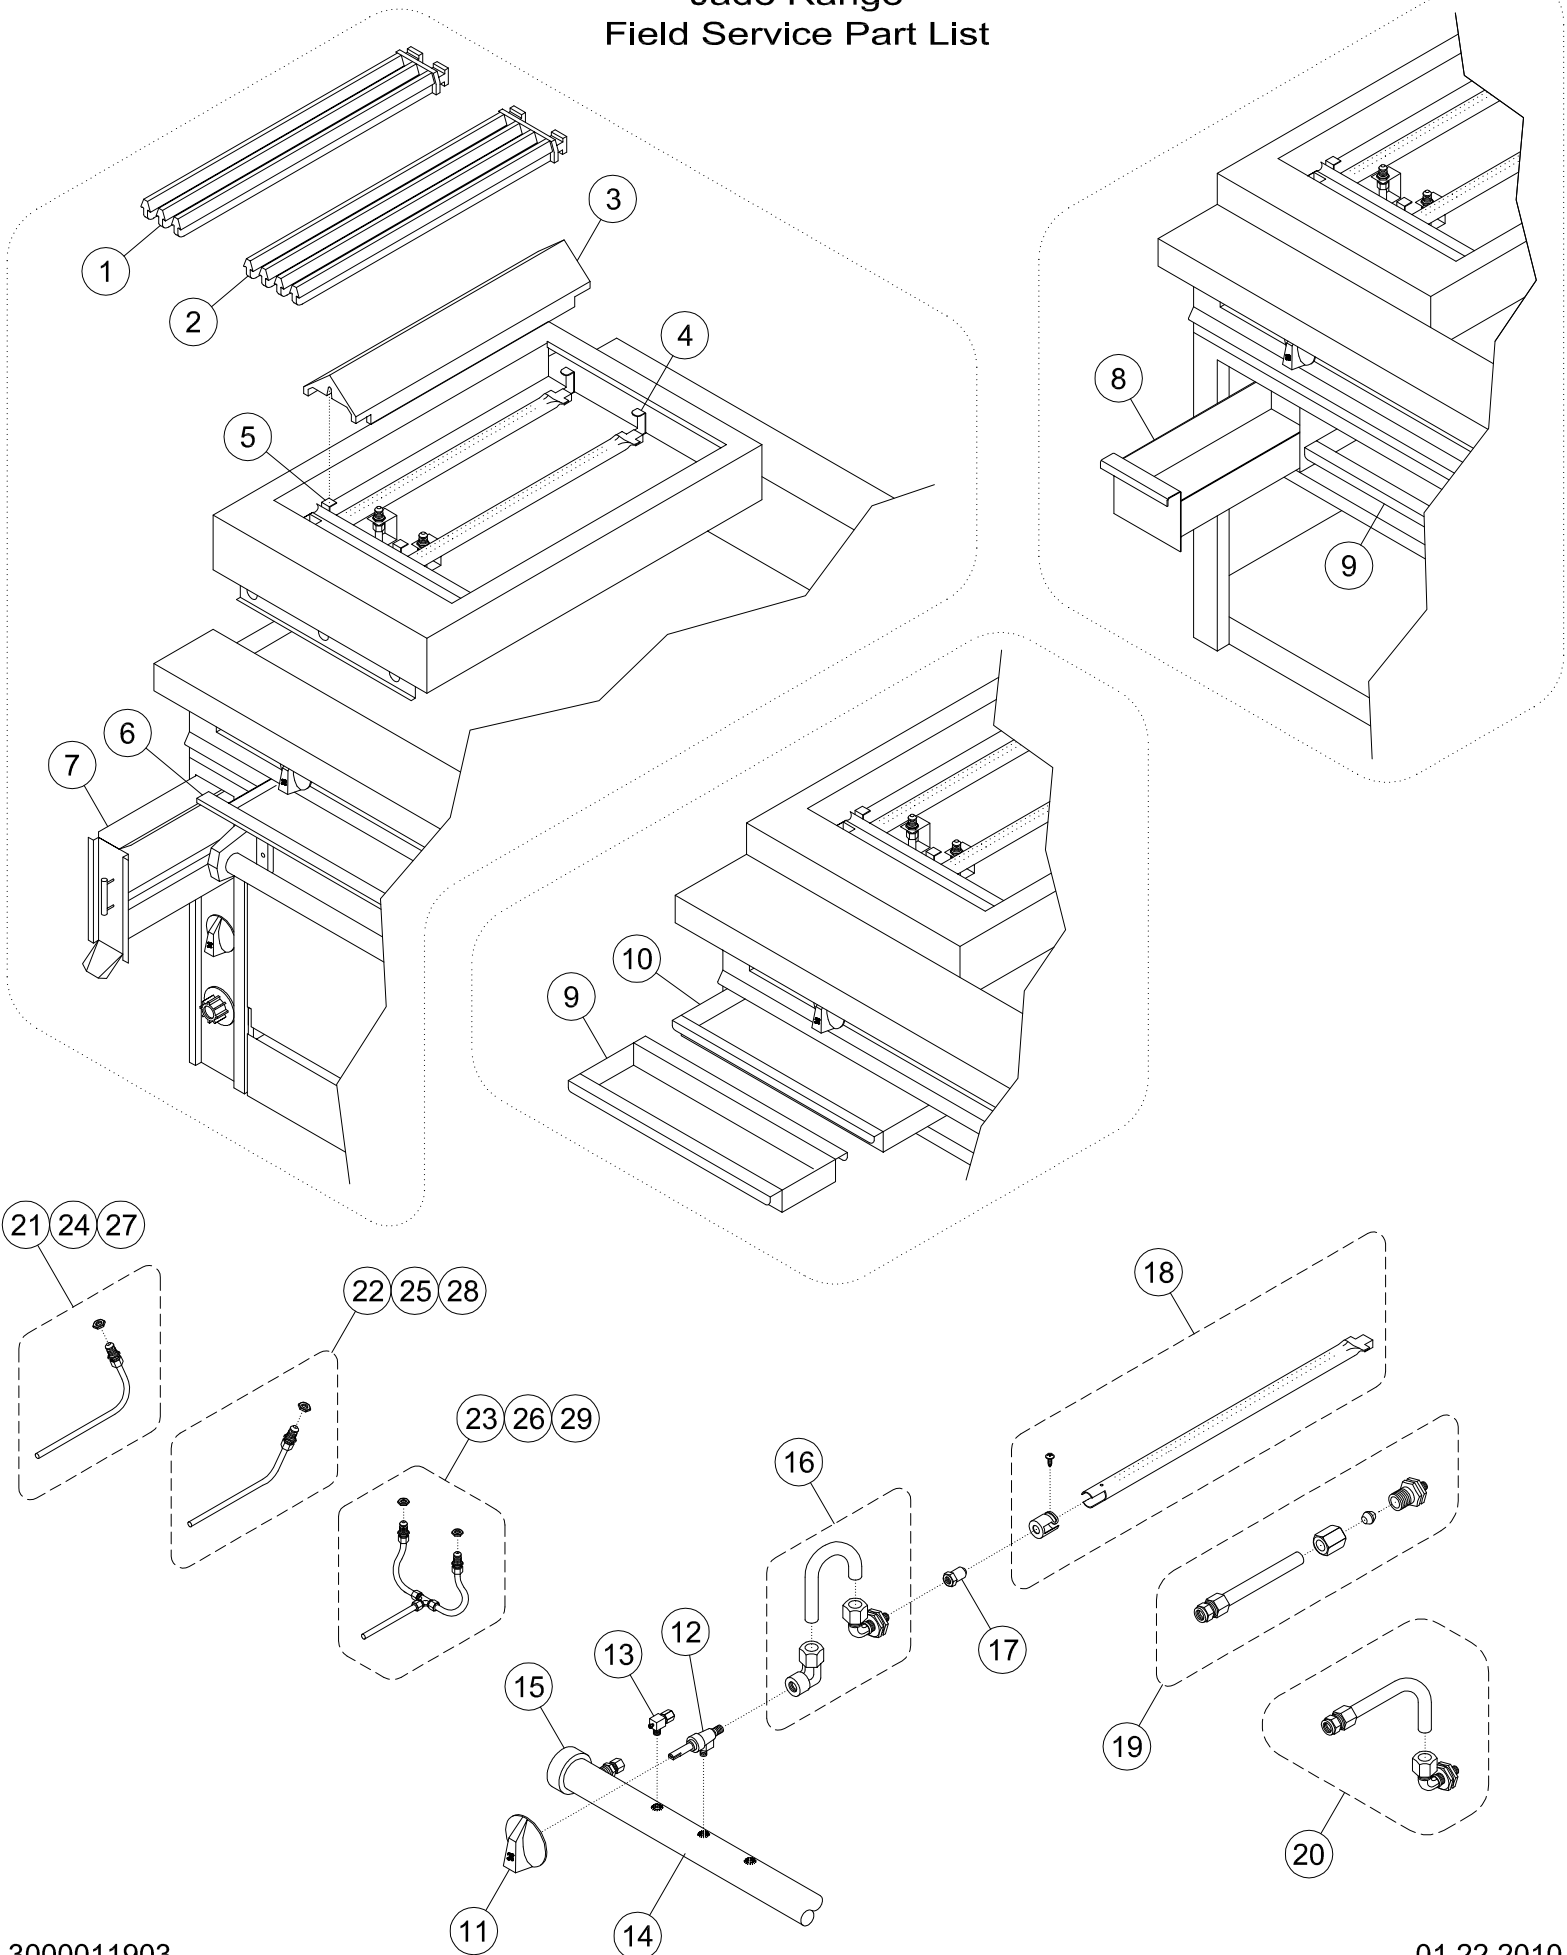

TITAN RANGE - JTRH BROILER SECTION

Jade Range

Field Service Part List

TITAN RANGE JTRH - BROILER SECTION

ITEM	DESCRIPTION	PART #	LIST
1	GRATE, TOP - 3 BAR (JTRH/JSR/JB) (24" = 7, 30" = 9, 36" = 11, 42" = 13, 48" = 15, 60" = 19, 72" = 23)	1011700000	
2	GRATE, TOP - 4 BAR STANDARD (JTRH/JSR/JB)	1011600000	
3	RADIANT #416, 19-1/4" (JTRH/JSR/JB)	1012500000	
4	REAR BRACKET, SUPPORT, RADIANT (JTRH/JSR/JB)	9537000000	
5	FRONT BRACKET, SUPPORT, RADIANT (JTRH/JSR/JB)	9537100000	
6	36" DRIP TRAY (JTRH-OVEN BASE)	1360505	
7	GREASE CAN (JTRH-OVEN BASE)	1311500090	
8	18" GREASE DRAWER (JTRH-CABINET BASE)	8510420000	
	24" GREASE DRAWER (JTRH-CABINET BASE)	8510430000	
9	18" GREASE TRAY, FRONT (JTRH-MODULAR BASE)	8537100090	
	24" GREASE TRAY, FRONT (JTRH-MODULAR BASE)	8537110090	
	30" GREASE TRAY, FRONT (JTRH-MODULAR BASE)	8537120090	
	36" GREASE TRAY, FRONT (JTRH-MODULAR BASE)	8537130090	
	42" GREASE TRAY, FRONT (JTRH-MODULAR BASE)	2311340000	
	48" GREASE TRAY, FRONT (JTRH-MODULAR BASE)	8537140090	
	60" GREASE TRAY, FRONT (JTRH-MODULAR BASE)	8537150090	
10	18" DRIP TRAY, REAR (JTRH-MODULAR BASE)	2312010000	
	24" DRIP TRAY, REAR (JTRH-MODULAR BASE)	2312020000	
	30" DRIP TRAY, REAR (JTRH-MODULAR BASE)	2312030000	
	36" DRIP TRAY, REAR (JTRH-MODULAR BASE)	2312040000	
	42" DRIP TRAY, REAR (JTRH-MODULAR BASE)	2312050000	
	48" DRIP TRAY, REAR (JTRH-MODULAR BASE)	2312060000	
	60" DRIP TRAY, REAR (JTRH-MODULAR BASE)	2312070000	
11	KNOB, CHROME (W/SET SCREW)	3023100200	
12	VALVE, BURNER (W/OUT ORFICE)	4418500100	
13	VALVE, SINGLE PILOT	4412800000	
14	MANIFOLD PIPE, 36" - JTRH	1341700000	
15	CAP, 1-1/4" NPT	1818200000	
16	PILOT TUBING ASSY (JTRH-OVEN BASE)	~	
	A ELBOW, 3/8" CC x 1/8 FNPT 90° (ON END OF VALVE)	1830100000	
	B TUBING 3/8" S/S - BURNER (JTRH-OVEN BASE)	5612500000	
	C ELBOW, MIXER FITTING (HOLDS ORIFICE)	1815700000	
17	ORIFICE #49 NAT.	4621300000	
	ORIFICE #56 L.P.	4621200000	
18	BURNER W/AIR SHUTTER	1210600000	
	A AIR SHUTTER	3013200000	
	B SCREW, AIR SHUTTER	3414700000	
19	PILOT TUBING ASSY (JTRH-MODULAR BASE)	~	
	A ADAPTOR, STRAIGHT, 3/8 CC x 1/8 FNPT	4412800000	
	B TUBING 3/8" S/S - BURNER (JTRH-MODULAR BASE)	5612500000	
	C STRAIGHT MIXER 3/8" (HOLDS ORIFICE)	1832800000	
	D NUT 3/8" COMP.	1833000000	
	E SLEEVE (FERRULE) 3/8" COMP.	1816900000	
20	PILOT TUBING ASSY (JTRH-CABINET BASE)	~	
	A ADAPTOR, STRAIGHT (VALVE TO TUBING)	1841600000	
	B TUBING 3/8" S/S - BURNER (JTRH-CABINET BASE)	5612500000	
	C NUT 3/8" COMP.	1833000000	
	D SLEEVE (FERRULE) 3/8" COMP.	1816900000	
	E ELBOW MIXER FITTING (HOLDS ORIFICE)	1815700000	
21	SINGLE PILOT KIT - BEND LEFT (JTRH-OVEN BASE)	3000011813	
	A PILOT, TIP (WITH HEX NUT)	4611200000	
	B TUBING 1/4" S/S - BEND LEFT (JTRH-OVEN BASE)	8465200000	