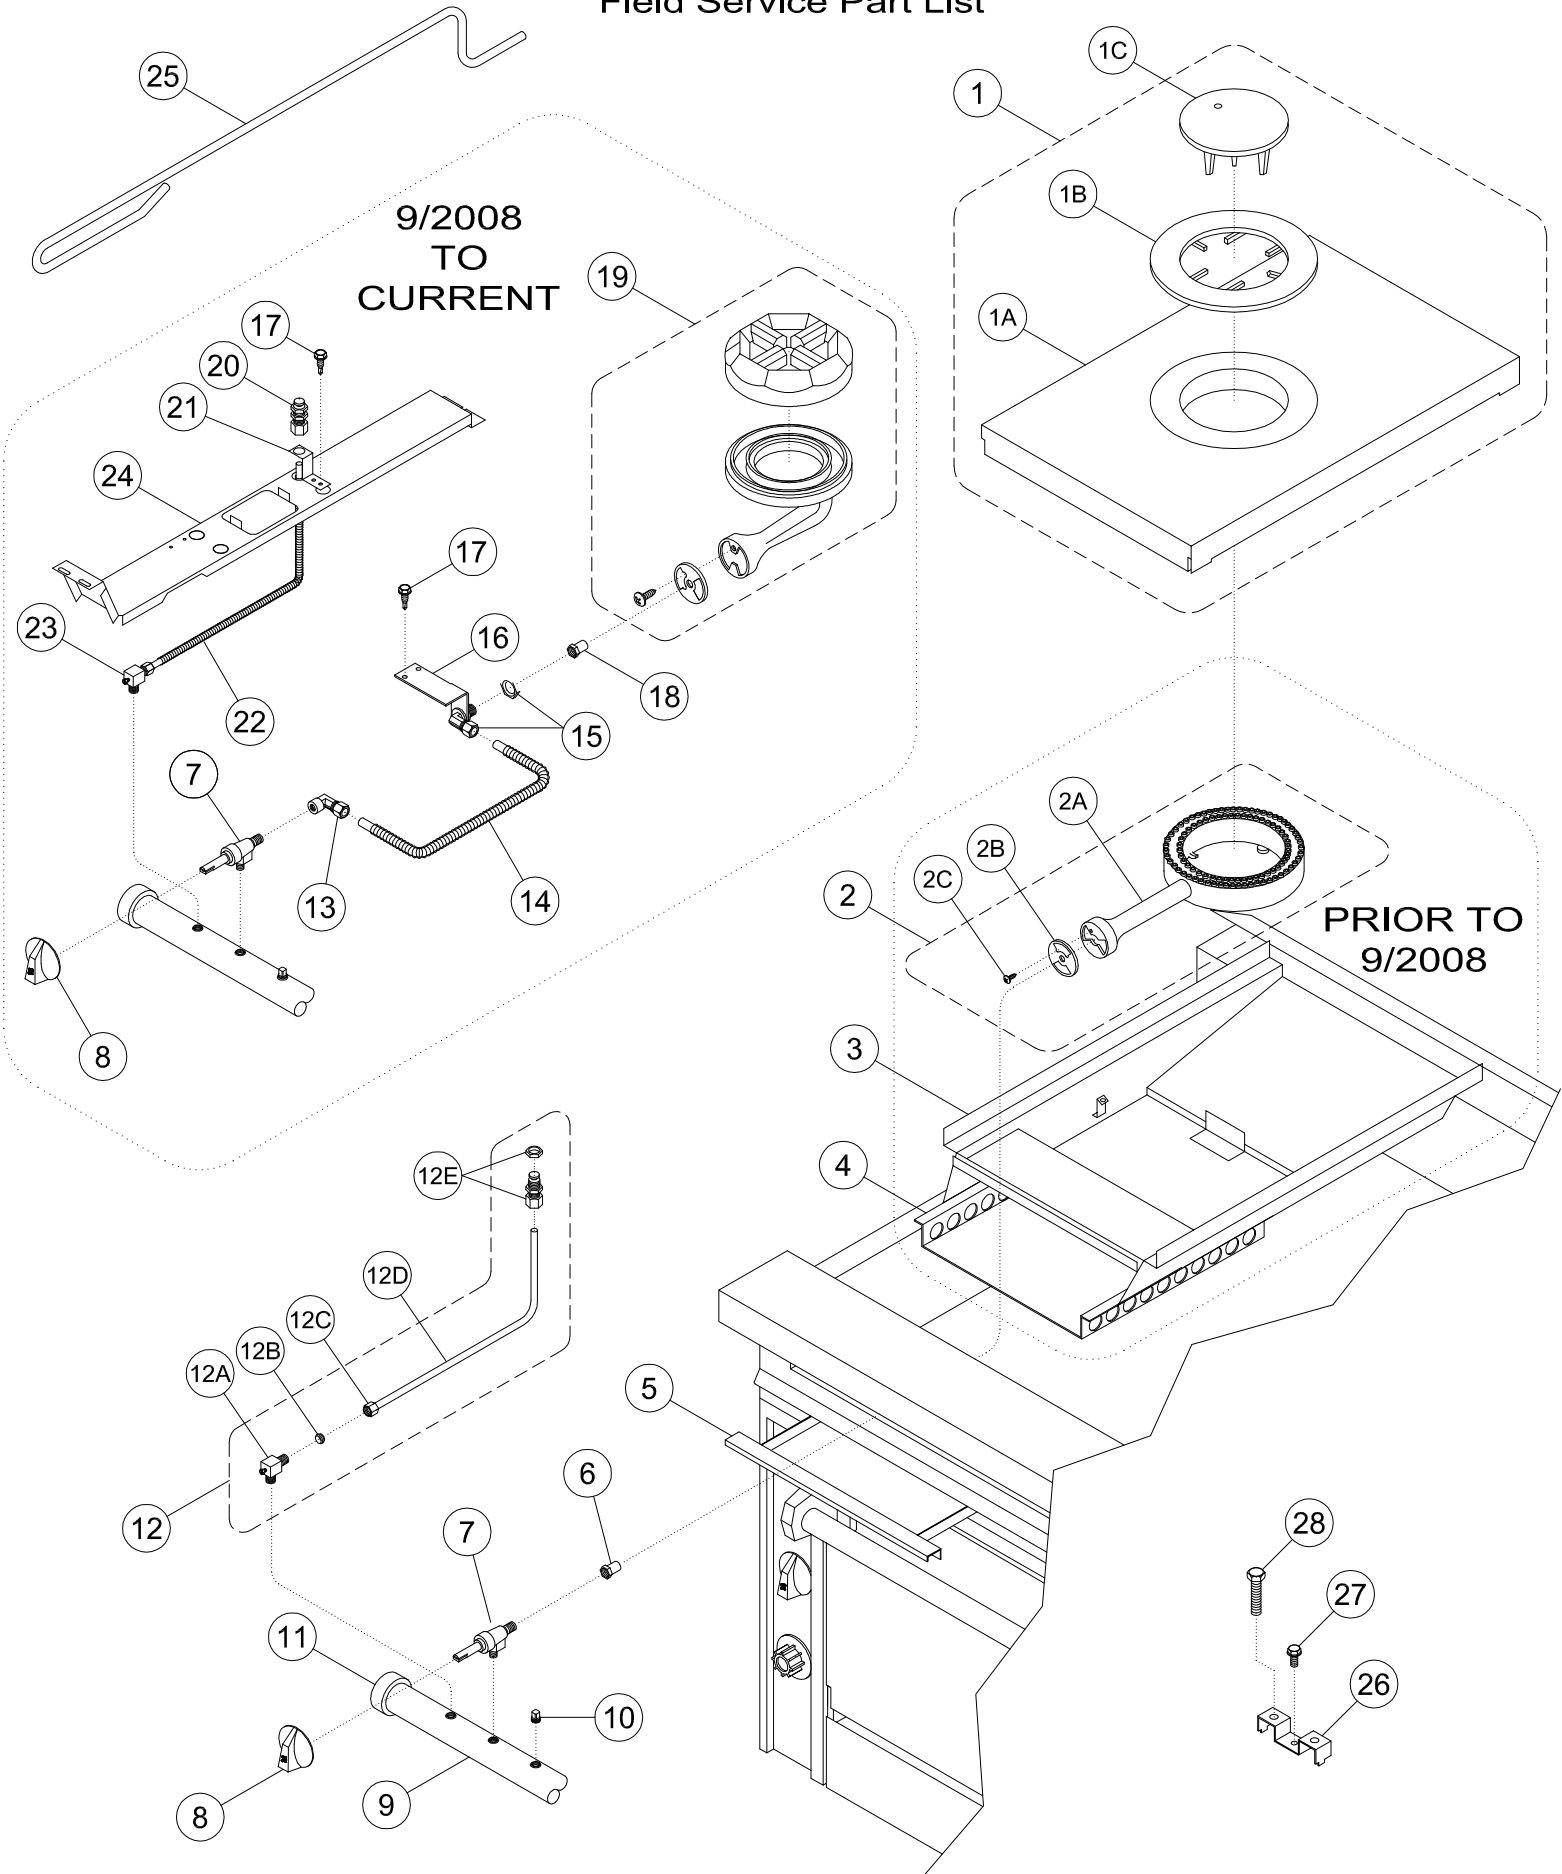

## TITAN RANGE JTRH - FRENCH TOP SECTION

ITEM	DESCRIPTION	PART #	LIST
1	<b>FRENCH HOT TOP KIT</b>	<b>2500010886</b>	
	A FRENCH HOT TOP PLATE (18" x 28")	1010900000	
	B RING FRENCH HOT TOP	1017100000	
	C CENTER FRENCH HOT TOP	1017000000	
2	<b>BURNER FHT KIT (USED UNTIL 9/2009)</b>	~	
	A BURNER W/AIR SHUTTER	1322200090	
	B AIR SHUTTER	3012600100	
	C SCREW, AIR SHUTTER (10-24 x 3/8)	3454000000	
3	FIRE BOX, LS WELD ASSY (OLD STYLE)	1355400090	
	FIRE BOX, RS WELD ASSY (OLD STYLE)	1355410090	
4	AERATION PAN (OLD STYLE)	1322400000	
5	18" DRIP TRAY S/S	1360502	
	36" DRIP TRAY S/S	1360505	
6	ORIFICE #39 NAT. (OLD STYLE)	4620800000	
	ORIFICE #52 L.P. (OLD STYLE)	4621400000	
7	VALVE, BURNER (W/OUT ORFICE)	4418500100	
8	KNOB, CHROME (W/SET SCREW)	3023100200	
9	"T" MANIFOLD, JTRH-6-36	3000011065	
10	PLUG, 1/8 HX HD BLK	1813000000	
11	FLAT CAP	3000011021	
12	<b>PILOT TUBING ASSY (OLD STYLE)</b>	~	
	A VALVE, SINGLE PILOT #6001-04A	4412800000	
	B SLEEVE (FERRULE) 1/4" COMP. EA.	1832200000	
	C NUT 1/4" COMP.	1830700000	
	D TUBING, 1/4" x .028 RIGID S/S (SOLD BY THE INCH)	5612600000	
	E PILOT, TIP SS W/NUT	4611200000	
13	ELBOW, 3/8" CC x 1/8 FNPT 90° (ON END OF VALVE)	1830100000	
14	FLEXIBLE TUBING, 3/8 O.D. x 9" LONG	5619100000	
15	ELBOW, MIXER FITTING (HOLDS ORIFICE)	1815700000	
16	BURNER HOLDER BRACKET	2100008050	
17	SCREW, #10 x 1/2, HX ZN TK	3412300000	
18	ORIFICE #43 NAT.	4620700000	
	ORIFICE #53 L.P.	4621700000	
19	<b>BURNER ASSY (CURRENT) (REMOVABLE OCTAGON HEAD)</b>	<b>3000010836</b>	
	A SCREW, AIR SHUTTER 10-24 x 3/8 RD SL ZN	3454000000	
	B AIR SHUTTER (REMOVABLE, OCTAGON HEAD)	3012600000	
	C VENTURI BASE, FRONT (REMOVABLE, OCTAGON HEAD)	2100000251	
	D BURNER HEAD (REMOVABLE, OCTAGON HEAD)	2100000250	
20	PILOT, TIP SS W/NUT	4611200000	
21	BRACKET, PILOT	2100000253	
22	FLEXIBLE TUBING, 1/4 O.D. x 12" LONG	5618900000	
23	VALVE, SINGLE PILOT #6001-04A	4412800000	
24	BRACKET, BURNER ISLAND FRENCH	2100008049	
25	REMOVER, CENTER	8456700000	
26	BRACKET, FOR GRATE SUPPORT, REAR ("M" BRACKET)	1355500090	
27	SCREW, 1/4-20 x 1/2 HWH SERR ZINC	3463700000	
28	LEVELING BOLT, 3/8-16 x 1 1/2 ZN. AL/THD	3448100000	