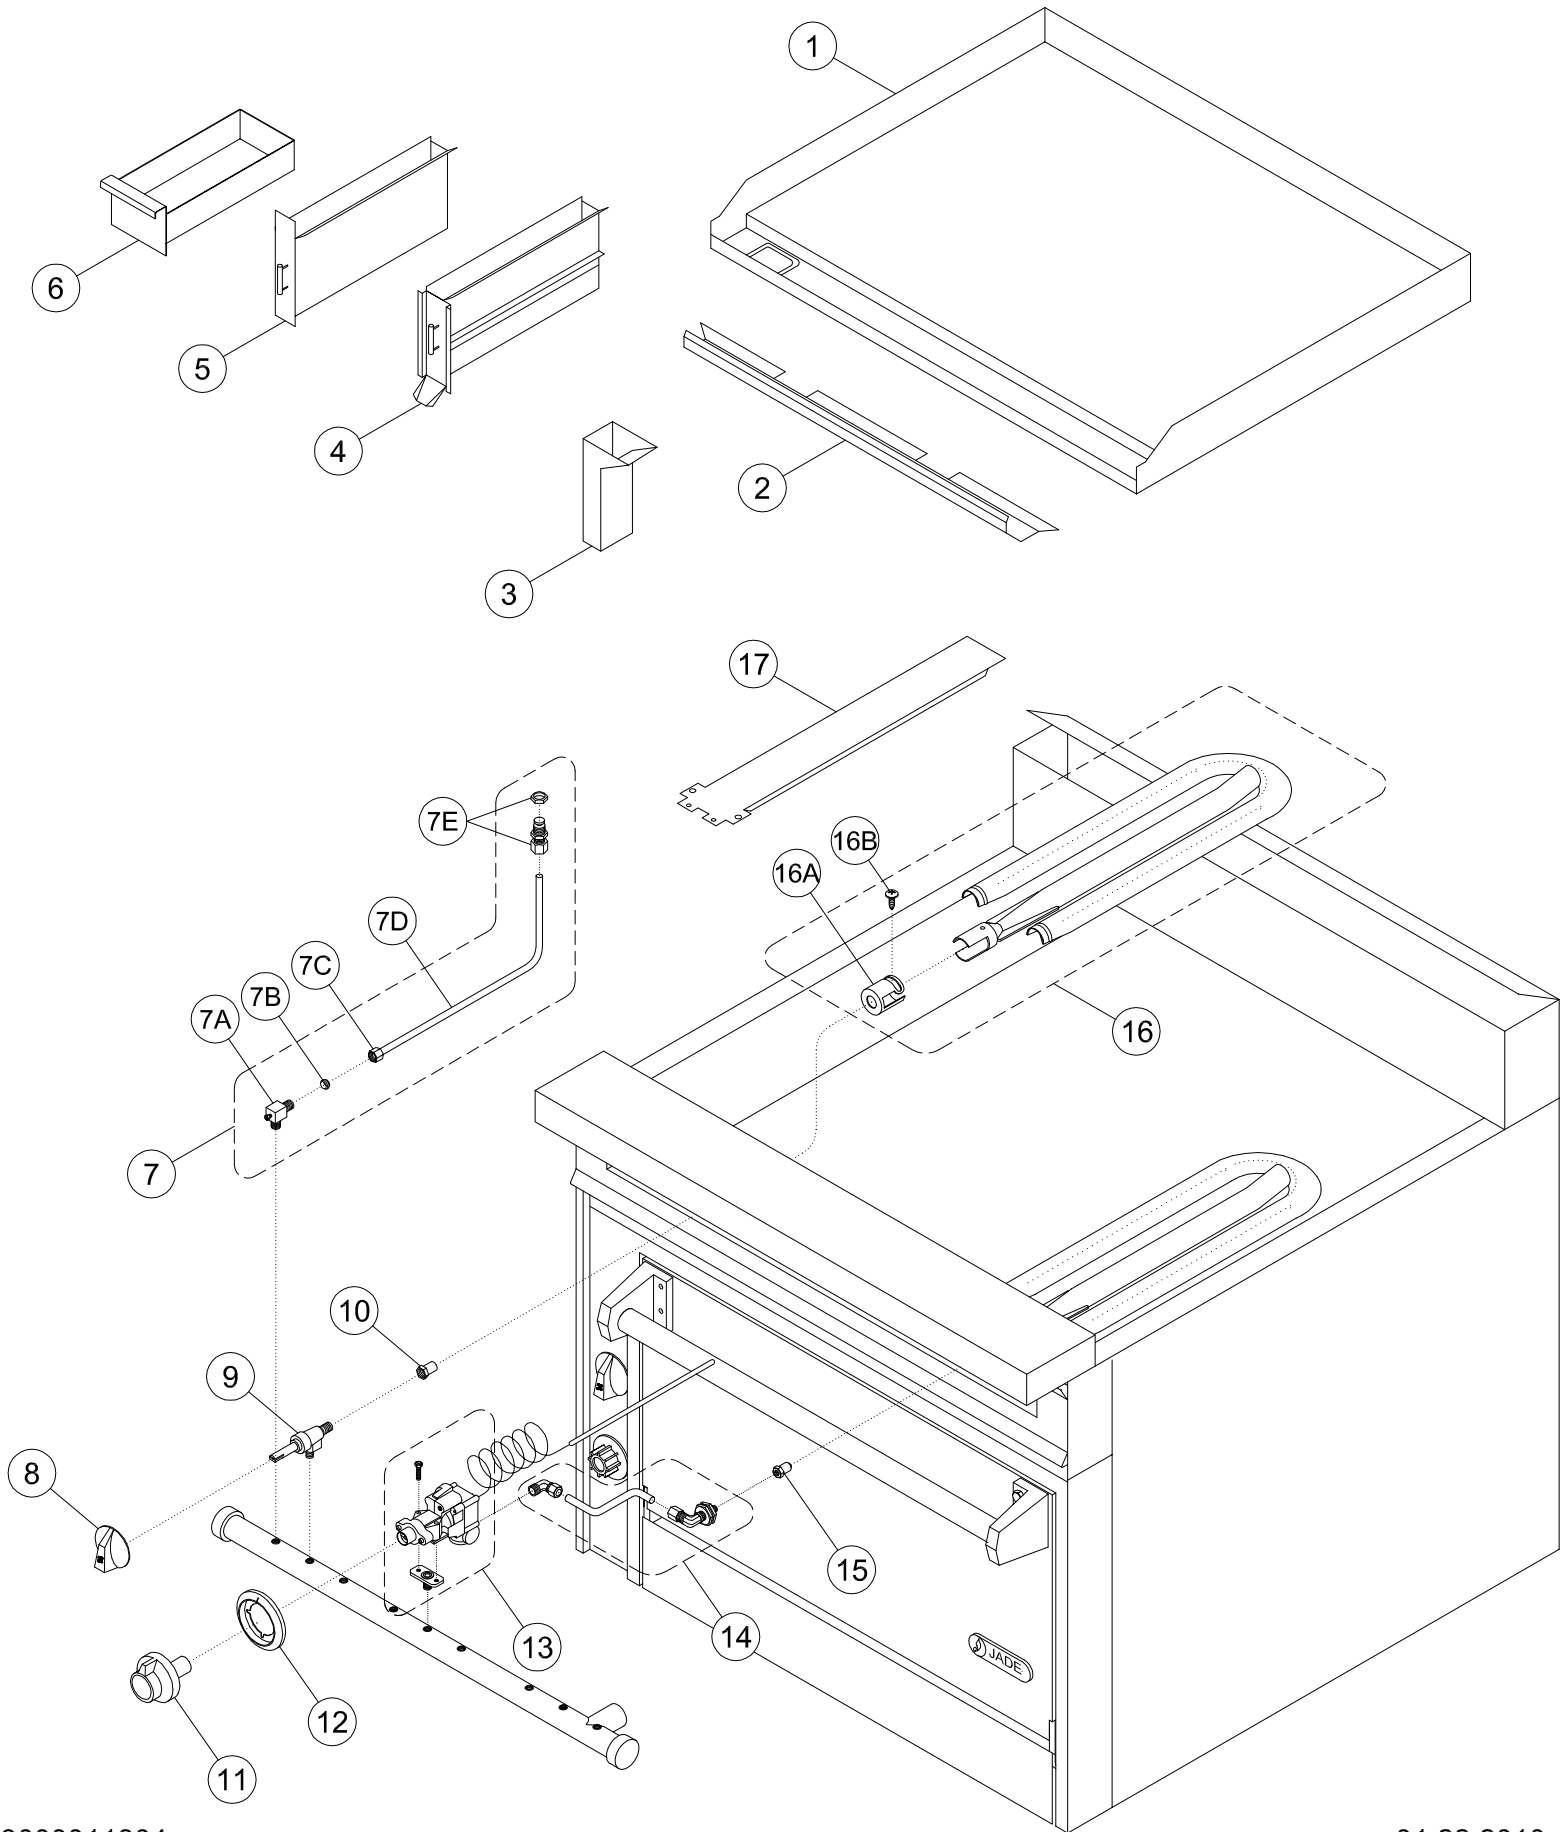

TITAN RANGE - JTRH GRIDDLE SECTION

Jade Range

Field Service Part List

TITAN RANGE JTRH - GRIDDLE SECTION

ITEM	DESCRIPTION	PART #	LIST
1	12" GRIDDLE PLATE WELD ASSY	1352200090	
	18" GRIDDLE PLATE WELD ASSY	1352210090	
	24" GRIDDLE PLATE WELD ASSY	1352220090	
	36" GRIDDLE PLATE WELD ASSY	1352230090	
	48" GRIDDLE PLATE WELD ASSY	1352240090	
	60" GRIDDLE PLATE WELD ASSY	1352250090	
	72" GRIDDLE PLATE WELD ASSY	1352260090	
2	12" BAFFLE, THERMOSTAT	1391700090	
	18" BAFFLE, THERMOSTAT	1391710090	
	24" BAFFLE, THERMOSTAT	1391720090	
	36" BAFFLE, THERMOSTAT	1391730090	
	48" BAFFLE, THERMOSTAT	1391740090	
	60" BAFFLE, THERMOSTAT	1391750090	
3	DRAIN, GUTTER FUNNEL	1323300000	
4	GREASE DRAWER, OVEN BASE	1386850090	
5	GREASE DRAWER, CAB BASE	1352330090	
6	GREASE DRAWER, MODULAR BASE	1391950090	
7	PILOT TUBING ASSY	~	
	A VALVE, SINGLE PILOT #6001-04A	4412800000	
	B SLEEVE (FERRULE) 1/4" COMP. EA.	1832200000	
	C NUT 1/4" COMP.	1830700000	
	D TUBING, 1/4" x .028 RIGID S/S (SOLD BY THE INCH)	5612600000	
	E PILOT, TIP SS W/NUT	4611200000	
8	KNOB, CHROME (W/SET SCREW)	3023100200	
9	VALVE, BURNER (W/OUT ORFICE)	4418500100	
10	ORIFICE #39 NAT. (MANUAL GRIDDLE)	4620800000	
	ORIFICE #52 L.P. (MANUAL GRIDDLE)	4621400000	
11	DIAL (THERMOSTAT)	3018700000	
12	BEZEL (THERMOSTAT)	3042200000	
13	THERMOSTAT, BJWA	4610100000	
	A MOUNTING FLANGE W/SCREW	8284530000	
14	BURNER TUBING ASSY	~	
	A ELBOW 3/8 COMP 1/8 - 90°	1831000000	
	B TUBING 3/8 O.D. S/S (BY THE INCH)	5612500000	
	C ELBOW, MIXER FITTING (HOLDS ORIFICE)	1815700000	
15	ORIFICE #43 NAT. (THERMOSTAT)	4620700000	
	ORIFICE #53 L.P. (THERMOSTAT)	4621700000	
16	BURNER W/AIR SHUTTER (GRIDDLE / HOT TOP / OVEN)	1369820090	
	A AIR SHUTTER	3014100000	
	B SCREW, AIR SHUTTER	3414700000	
17	BAFFLE, PILOT (GRIDDLE / HOT TOP)	1327200000	