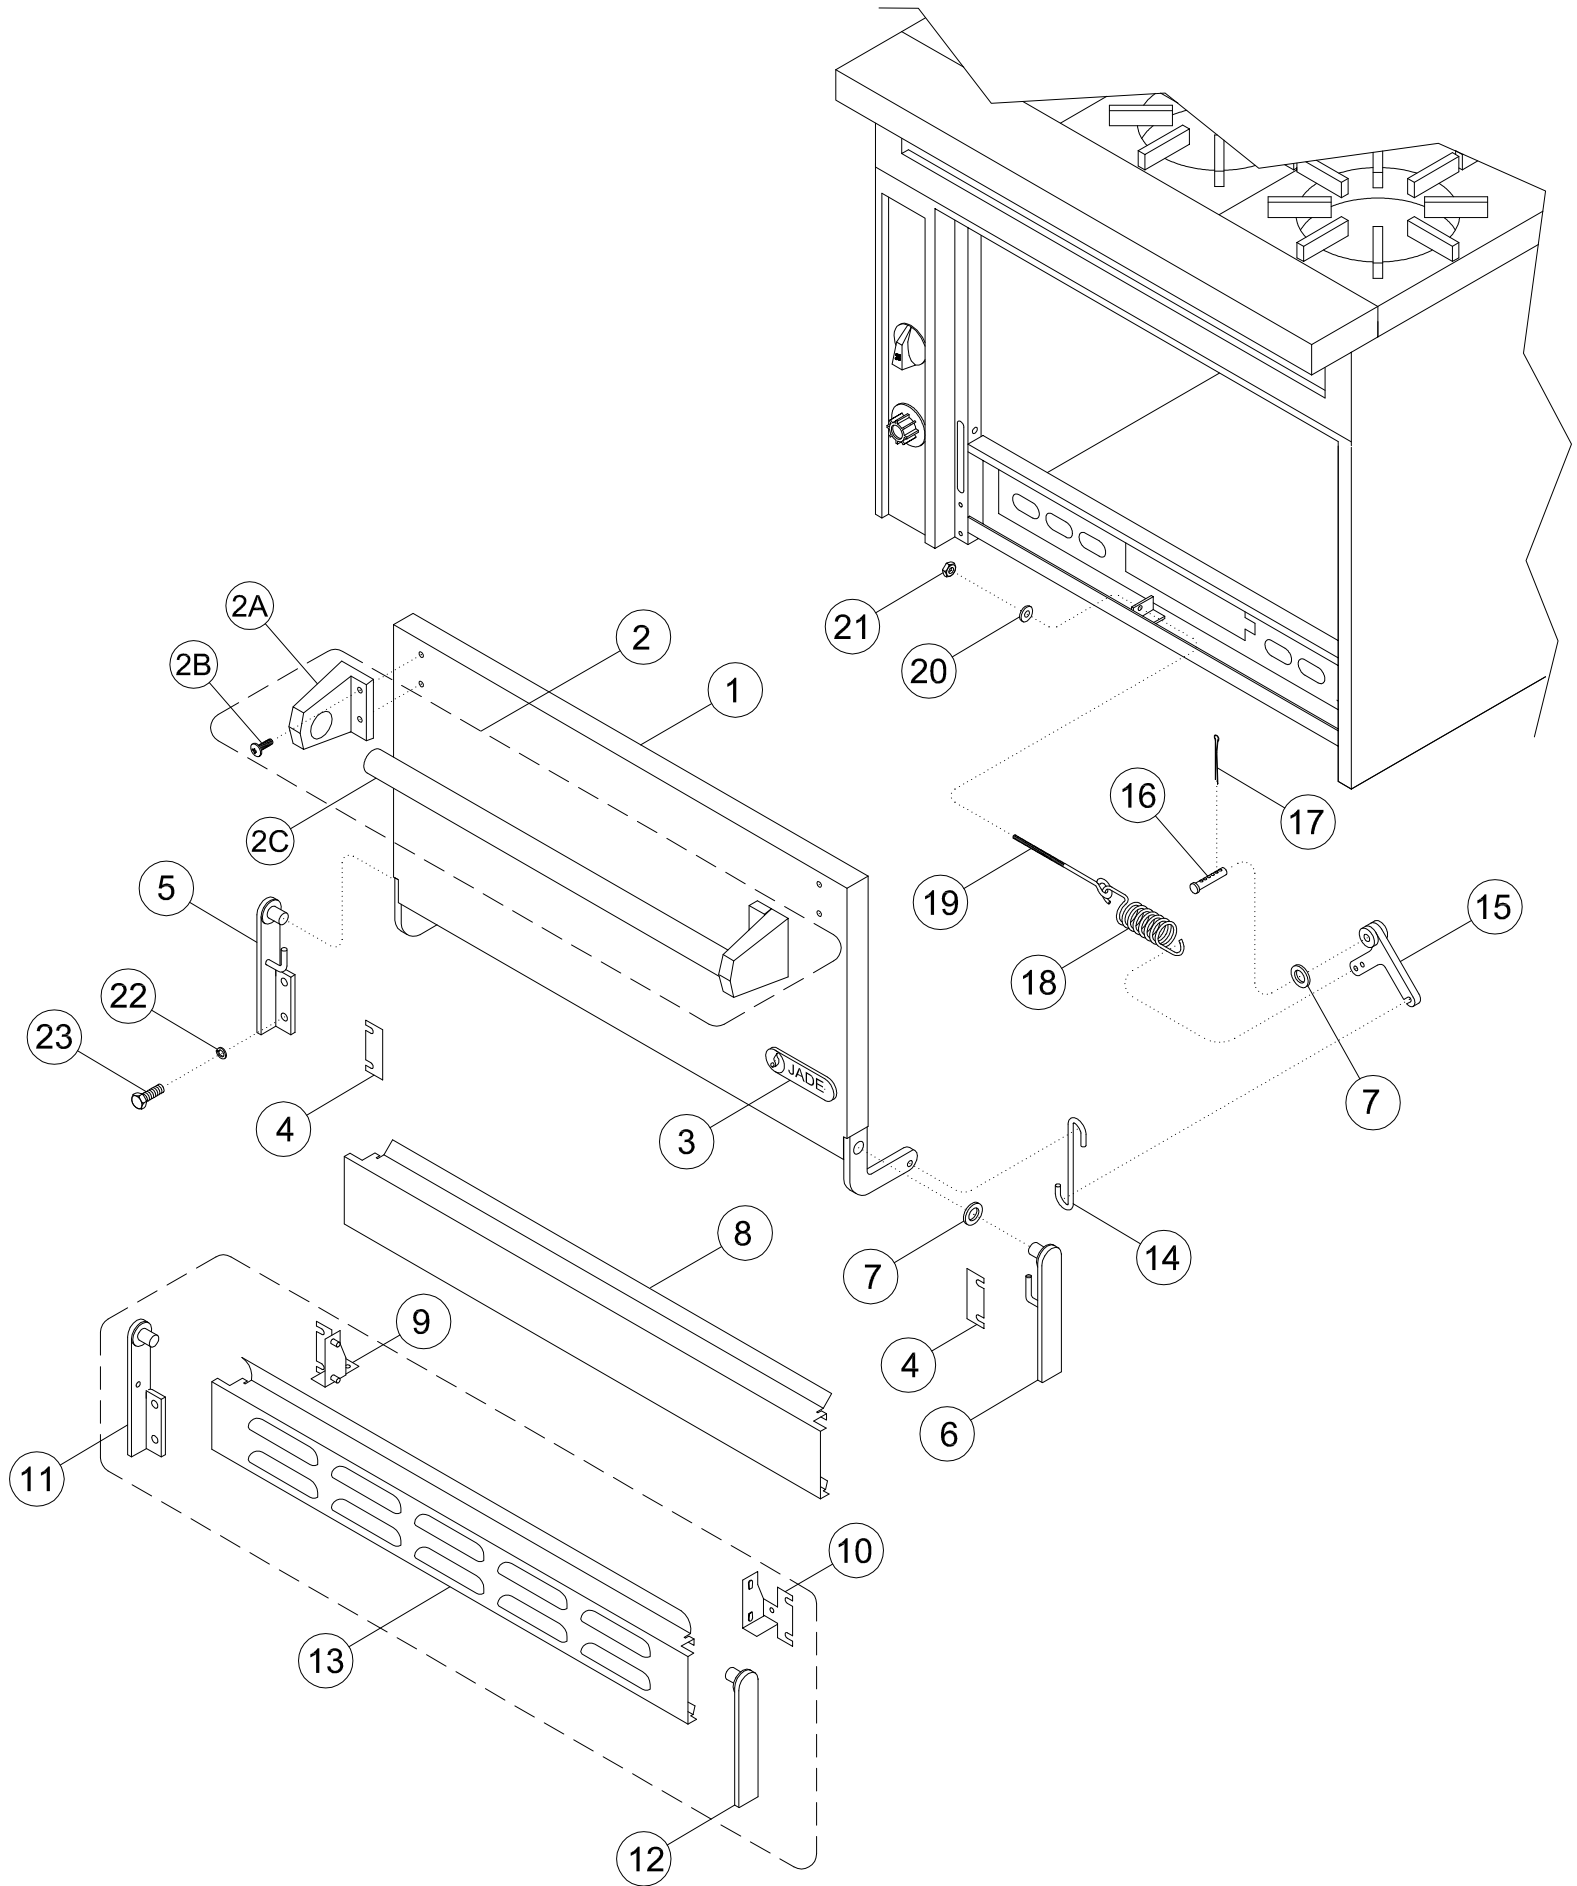

TITAN RANGE - JTRH OVEN DOOR SECTION

Jade Range

Field Service Part List

TITAN RANGE - JTRH OVEN DOOR SECTION

ITEM	DESCRIPTION	PART #	LIST
1	DOOR, WELD ASSY TITAN W/O HANDLE	1322300090	
2	36" OVEN HANDLE & BRACKET KIT	8434900000	
	A BRACKET, HANDLE (JTRH/JSR)	3010400100	
	B SCREW, 1/4-20 x 3/4, PH FILL ZIN	3463400000	
	C HANDLE, DOOR JTRH/JSR 36	1317700000	
3	LOGO, JADE	2100000078	
4	KIT, DOOR SHIM (4/PCS)	8490300000	
5	DOOR HINGE ASSY LH	3043400000	
6	DOOR HINGE ASSY RH	3043700000	
7	WASHER (SPACER), 1/2Ø GOLD AN969-816	3416400000	
8	KICK PLATE JTRH/JSR 36" MODELS	1386300090	
9	BRACKET, KICK PLATE L/H JTRH (MAKE)	2515002	
10	BRACKET, KICK PLATE R/H JTRH (MAKE)	2515001	
11	HINGE ASSY LH, W/O HOOK (JTRH ONLY)	3059710000	
12	HINGE ASSY RH, W/O HOOK (JTRH ONLY)	3059720000	
13	KICK PLATE (W/LOUVERS)	1334900000	
14	"S" HOOK TITAN/JSR SP BEND	3012900100	
15	ARM, ROCKER JTRH/JSR/DGR)	1017400000	
16	PIN, 3/8 x 2", CLEVIS ZN	3414100000	
17	PIN, 1/8 x 1 1/2, COTTER	3429400000	
18	SPRING, OVEN DOOR	3014400000	
19	BOLT, 1/4-20 x 5" \ EYE ZN E7	3419500000	
20	WASHER, 1/4Ø ZN PLAIN USS	3430100000	
21	NUT, 1/4-20 HX ZN HV DUTY	3426700000	
22	WASHER, 1/4Ø SPLITLOCK	3432800000	
23	BOLT, 1/4-20 x 1" HX ZN	3425600000	