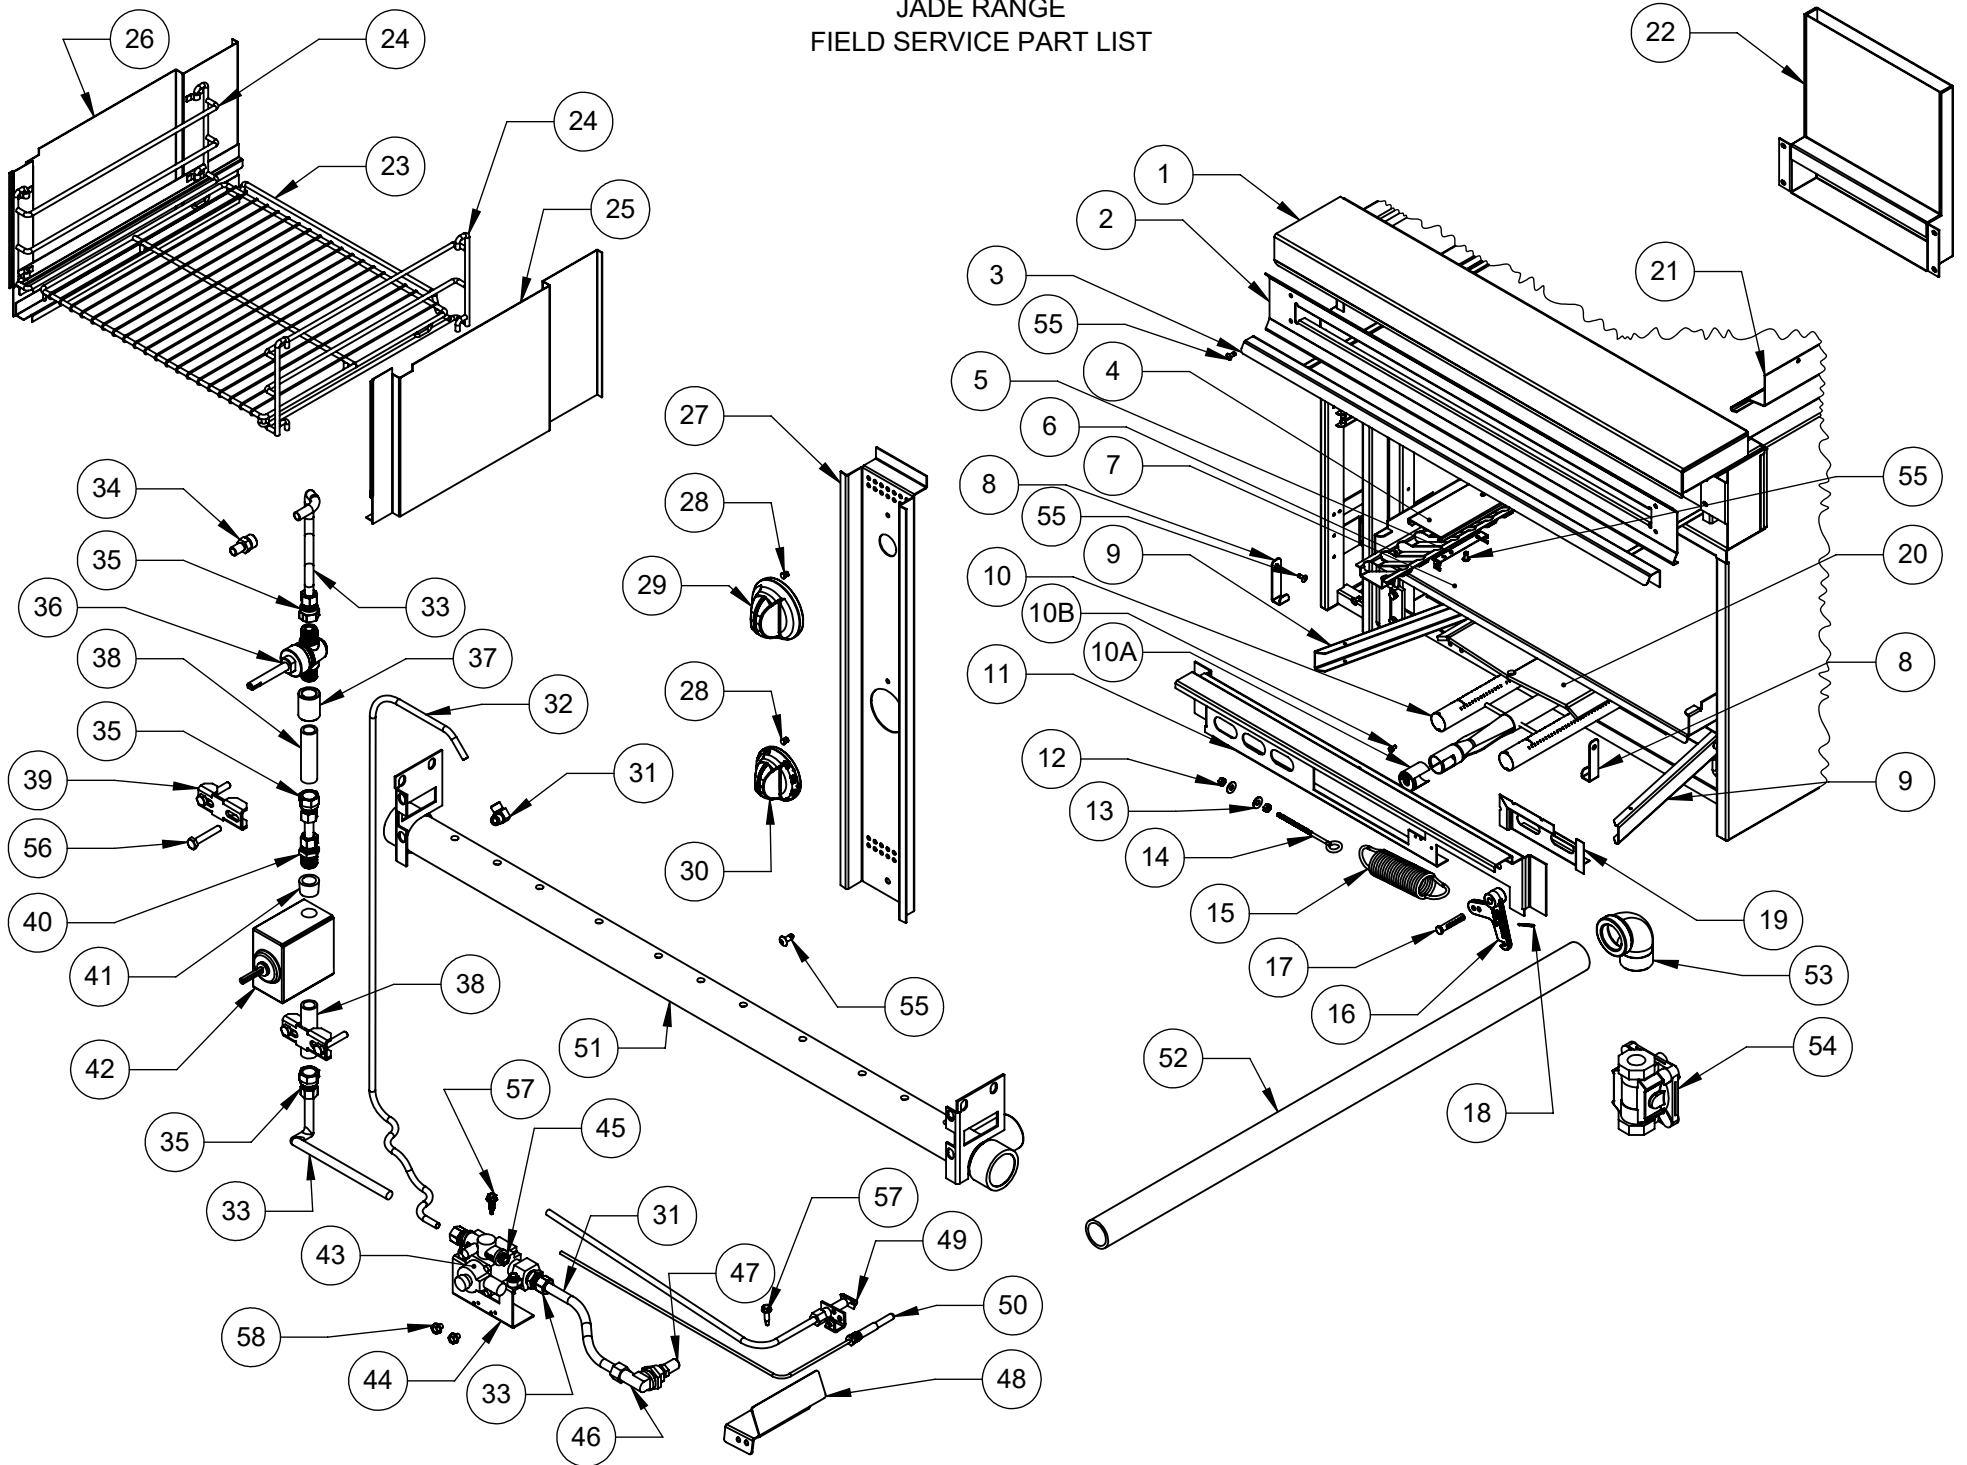

TITAN RANGE - JTRH STANDARD OVEN SECTION
JADE RANGE
FIELD SERVICE PART LIST

ITEM	PART NUMBER	DESCRIPTION	LIST
1	2500127481	FRONT SHELF WELD ASY 36"X 6"	
2	1316130000	FRONT PANEL, JTRH 30	
	1316140000	FRONT PANEL, JTRH 36	
3	1360504	DRIP PAN ASY, 30" JTRH	
	1360505	DRIP PAN ASY, 36" JTRH	
4	2100033861	TITAN PROB PROTECTR HLDR CONV	
5	2100033862	TITAN PROB PROTECTR CAGE, STD	
6	2100033863	TITAN PROB PROTECTR MNT, STD	
7	1315100000	PAN, OVEN BOTTOM, JTRH30	
8	1313000000	STOP, BOTTOM PAN JTRH	
9	2100020565	AIR DIVERTER, OVEN BURNER	
10	2500010209	BURNER,U OVEN JTRH W/BRACKET (1214800200)	
	A	3014100000	SHUTTER AIRVENT CAP SIZE 1-1/4
	B	3414700000	SCREW, AIR SHUTTER
11	1317600000	PANEL, BURNER BOX, JTRH	
12	3426200000	NUT, 1/4-20 HX ZN	
13	3430100000	WASHER, 1/4 ZN PLAIN USS	
14	3419500000	BOLT, 1/4-20 X 5/8 EYE ZN E7	
15	3000013290	DOOR SPRING, JTRH, LARGE	
	3014400000	SPRING, OVEN DOOR	
16	1017400000	ROCKER ARM, JTRH/JSR/DGR	
17	3414100000	PIN, 3/8 X 2 CLEVIS ZN	
18	3429400000	PIN, 1/8 X 1 1/2 COTTER	
19	JTRHSD-2045	FIREWALL FILER,JTRH,NEWSPRING	
20	6028600000	PLATE, 25 1/2 X 12 1/2 X 1/4	
21	1331800000	COVER, DRIP GUIDE, 24 X 4 3/4	
22	8557101	FLUE BOX ASY, JTRH	
23	1423500000	RACK TITAN 22OVEN JTRH-4-30	
	1410700000	RACK, OVEN (STD. JTRH-36)	
24	1410800000	GUIDE, WIRE RACK, JTRH STD	
25	2500134955	LINER ASSY, JTRH-SD OVEN RH	
26	2500134957	LINER ASSY, JTRH-SD OVEN LH	
27	2100016090	PANEL, OVEN CONTROL, JTRH STD	
28	3000012285	HOLE PLUG, 3/16 [5MM] BLACK	
29	3000012131	TITAN ARC KNOB 2.75	
30	3000012149	DIAL, ARC FDO 150/550 CHROMED	
31	1831200000	ELBOW, RED 1/4 CC X 1/8 MNPT	
32	3000012802	FLEXIBLE TUBING 1/4 X 36	
33	5619100000	TUBING, FLEXIBLE, 3/8 9"	
34	1832700000	ADAPTER, 3/8C X 1/4 MPT	
35	1830300000	ADAPTER, 3/8C X 3/8 FPT	
36	4410600100	VALVE, 3/8 MPT X 3/8 MPT	
37	1828100000	COUPLING, 3/8 FULL	
38	1845500000	NIPPLE, 3/8 X 2 1/2 S/40 BLK	
39	2100016089	SADDLE BRACKET, JTRH	
40	1830400000	ADAPTER, 2/8C X 3/8 MPT	
41	1842200000	BUSHING, FACE 1/2 X 3/8	
42	4615300100	THERMOSTAT, FDO TITAN	
43	3000013481	SAFETY VALVE, ROBERTSHAW TS-11	
44	1118400000	BRACKET, SAFETY PILOT - OVEN	
45	3417000000	NUT, BREAKAWAY 1/4 BRASS	
46	1815700000	ORIFICE, ELBOW